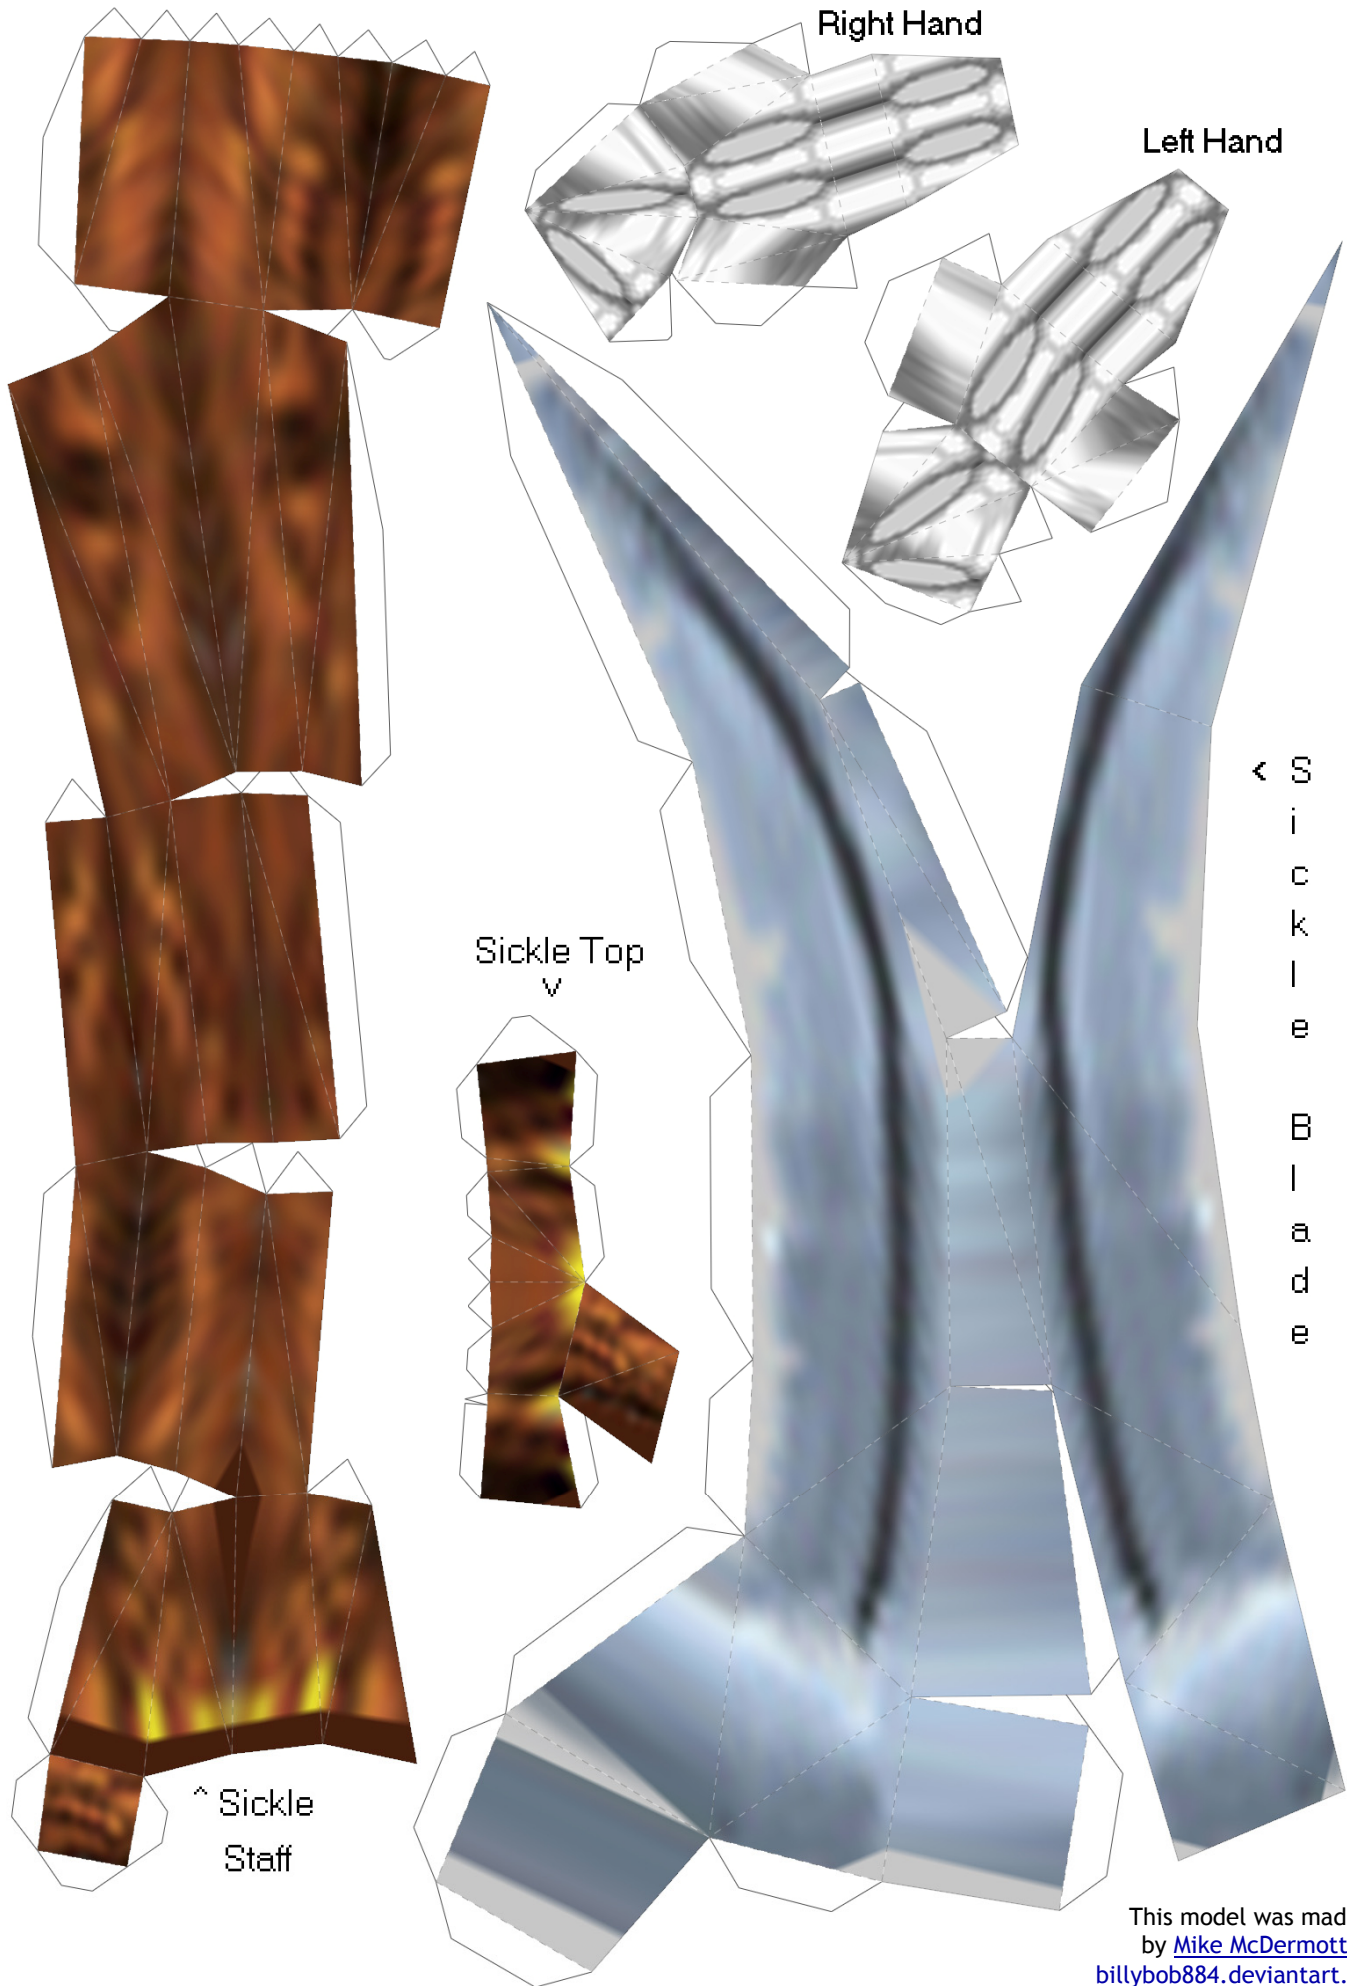

< Skull (1)

Skull (2) >

Skull (3) >

Skull (4)

v

< Jaw (1)

< Left Arm

Jaw (2) v

Right Arm >

Hood Back (1)

Right Foot

Left Foot

Hood Back (2) >

< Hood Front >

Hood Back < (3)

This model was made by [Mike McDermott](http://mikedermott.deviantart.com)
billybob884.deviantart.com

Body (1)

Body (2)

This model was made
by [Mike McDermott](http://billybob884.deviantart.com)
billybob884.deviantart.com

Left

Right

Thumb

Digit1

Digit2

Digit3

Right Hand

Left Hand

Sickle Top
v

^ Sickle
Staff

< S
i
c
k
l
e
B
l
a
d
e

This model was made
by [Mike McDermott](http://MikeMcDermott.billybob884.deviantart.com)
billybob884.deviantart.com